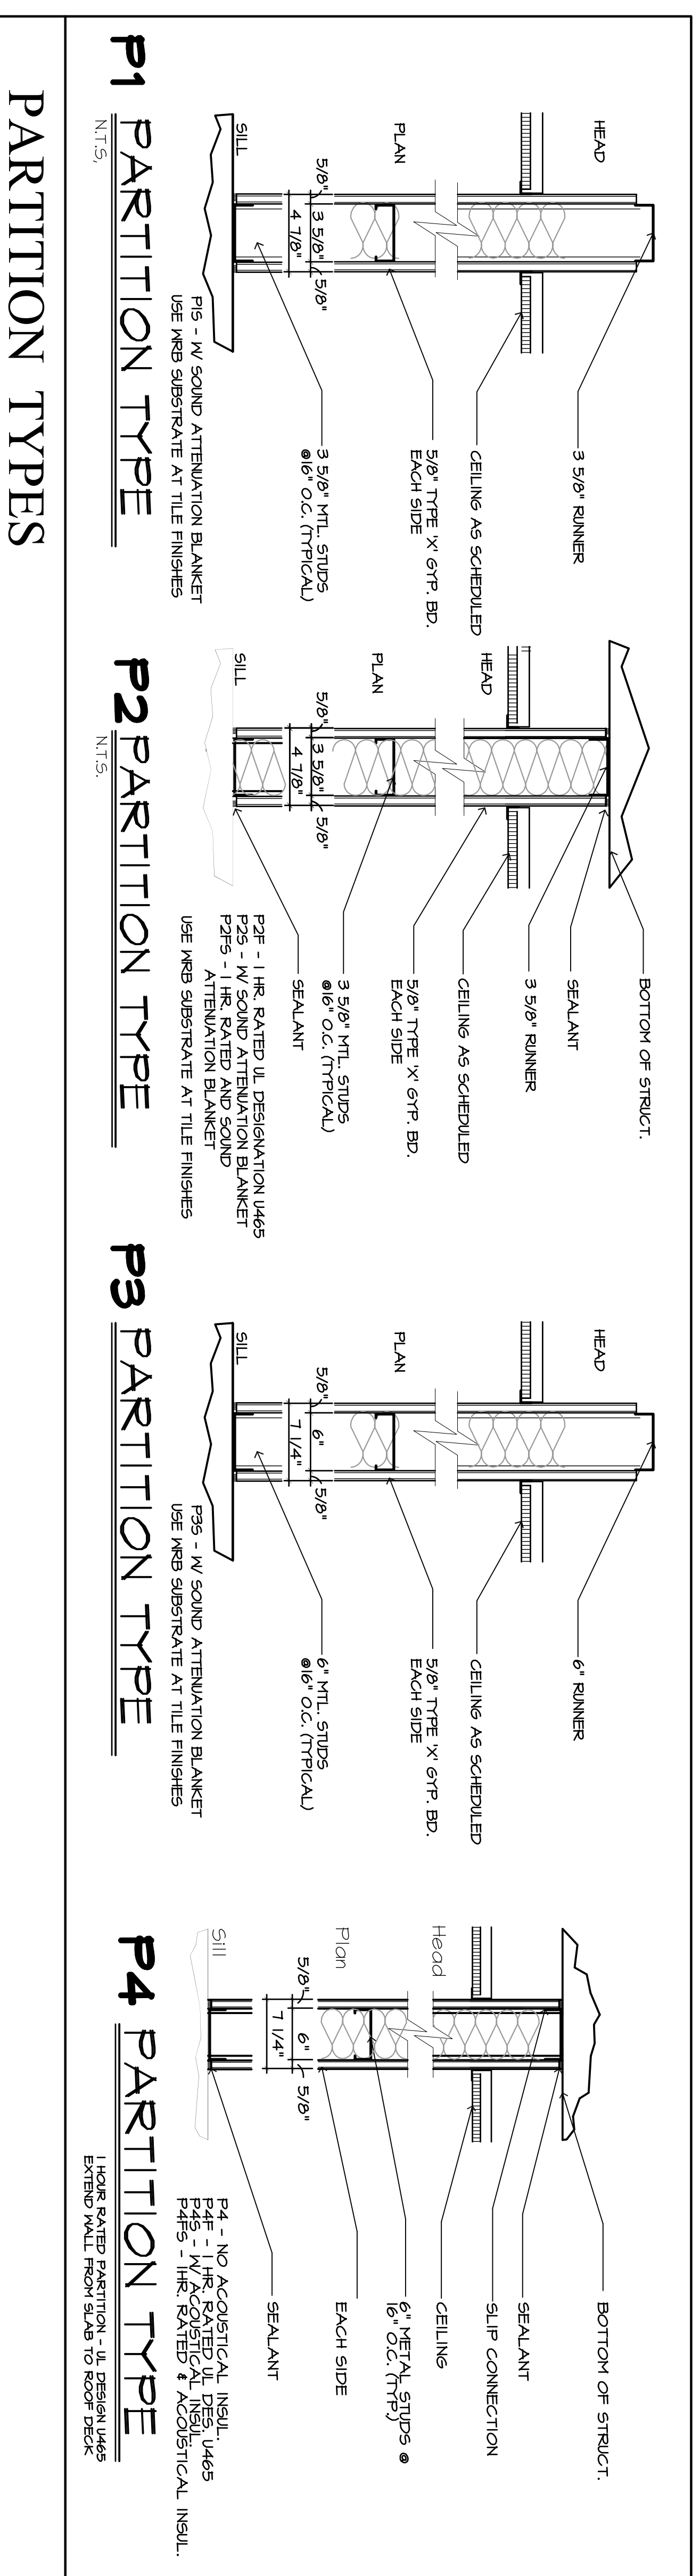

STUD WIDTH	STUD TYPE	STUD GAUGE	STUD SPACING	MAXIMUM HEIGHT
3-5/8"	356S125	25	16"	16'-0"
	356S125	25	24"	13'-6"
	356S122	22	16"	17'-3"
	356S122	22	24"	15'-0"
	356S120	20	16"	18'-3"
	356S120	20	24"	16'-0"
6"	600S125	25	16"	20'-0"
	600S125	25	24"	15'-6"
	600S122	22	16"	25'-3"
	600S122	22	24"	22'-0"
	600S120	20	16"	26'-3"
	600S120	20	24"	23'-0"

DOOR TYPES

DR	SIZE	TYPE	FRAME TYPE	H. WARE	REMARKS
101	3'-0"x7'-0"	EXISTING		PANIC	
102	3'-0"x7'-0"	A	MTL	LOOKSIT	
103	3'-0"x7'-0"	B	MTL	LOOKSIT	
104	3'-0"x7'-0"	EXISTING		LOOKSIT	
105	3'-0"x7'-0"	EXISTING		LOOKSIT	
106	3'-0"x7'-0"	B	MTL	LOOKSIT	
107	3'-0"x7'-0"	EXISTING		LOOKSIT	
108	3'-0"x7'-0"	EXISTING		LOOKSIT	
109	3'-0"x7'-0"	EXISTING		LOOKSIT	
110	3'-0"x7'-0"	B	MTL	LOOKSIT	
111	PR. 2'-6"x7'-0"	A	MTL	LOOKSIT	
112	3'-0"x7'-0"	EXISTING		LOOKSIT	
113	3'-0"x7'-0"	EXISTING		LOOKSIT	
114	3'-0"x7'-0"	EXISTING		LOOKSIT	
115	3'-0"x7'-0"	A	MTL	LOOKSIT	
116	PR. 3'-0"x10'-0"	A	MTL	LOOKSIT	
117	PR. 3'-0"x10'-0"	A	MTL	LOOKSIT	
118	3'-0"x7'-0"	EXISTING		LOOKSIT	
210	3'-0"x7'-0"	EXISTING		PANIC	
202	3'-0"x7'-0"	A	MTL	PASSAGE	
203	3'-0"x7'-0"	EXISTING		PRIVACY	
204	3'-0"x7'-0"	EXISTING		PRIVACY	
205	3'-0"x7'-0"	CASHD	MTL	PRIVACY	
206	3'-0"x7'-0"	EXISTING		LOOKSIT	
207	3'-0"x7'-0"	EXISTING		LOOKSIT	
208	3'-0"x7'-0"	EXISTING		LOOKSIT	
209	3'-0"x7'-0"	EXISTING		LOOKSIT	
210	3'-0"x7'-0"	EXISTING		LOOKSIT	
211	PR. 2'-6"x7'-0"	EXISTING		LOOKSIT	
212	3'-0"x7'-0"	EXISTING		LOOKSIT	
213	3'-0"x7'-0"	EXISTING		PASSAGE	
214	3'-0"x7'-0"	EXISTING		LOOKSIT	
215	3'-0"x7'-0"	EXISTING		LOOKSIT	
216	3'-0"x7'-0"	EXISTING		LOOKSIT	
217	3'-0"x7'-0"	EXISTING		LOOKSIT	
218	3'-0"x7'-0"	EXISTING		LOOKSIT	

PARTITION TYPES