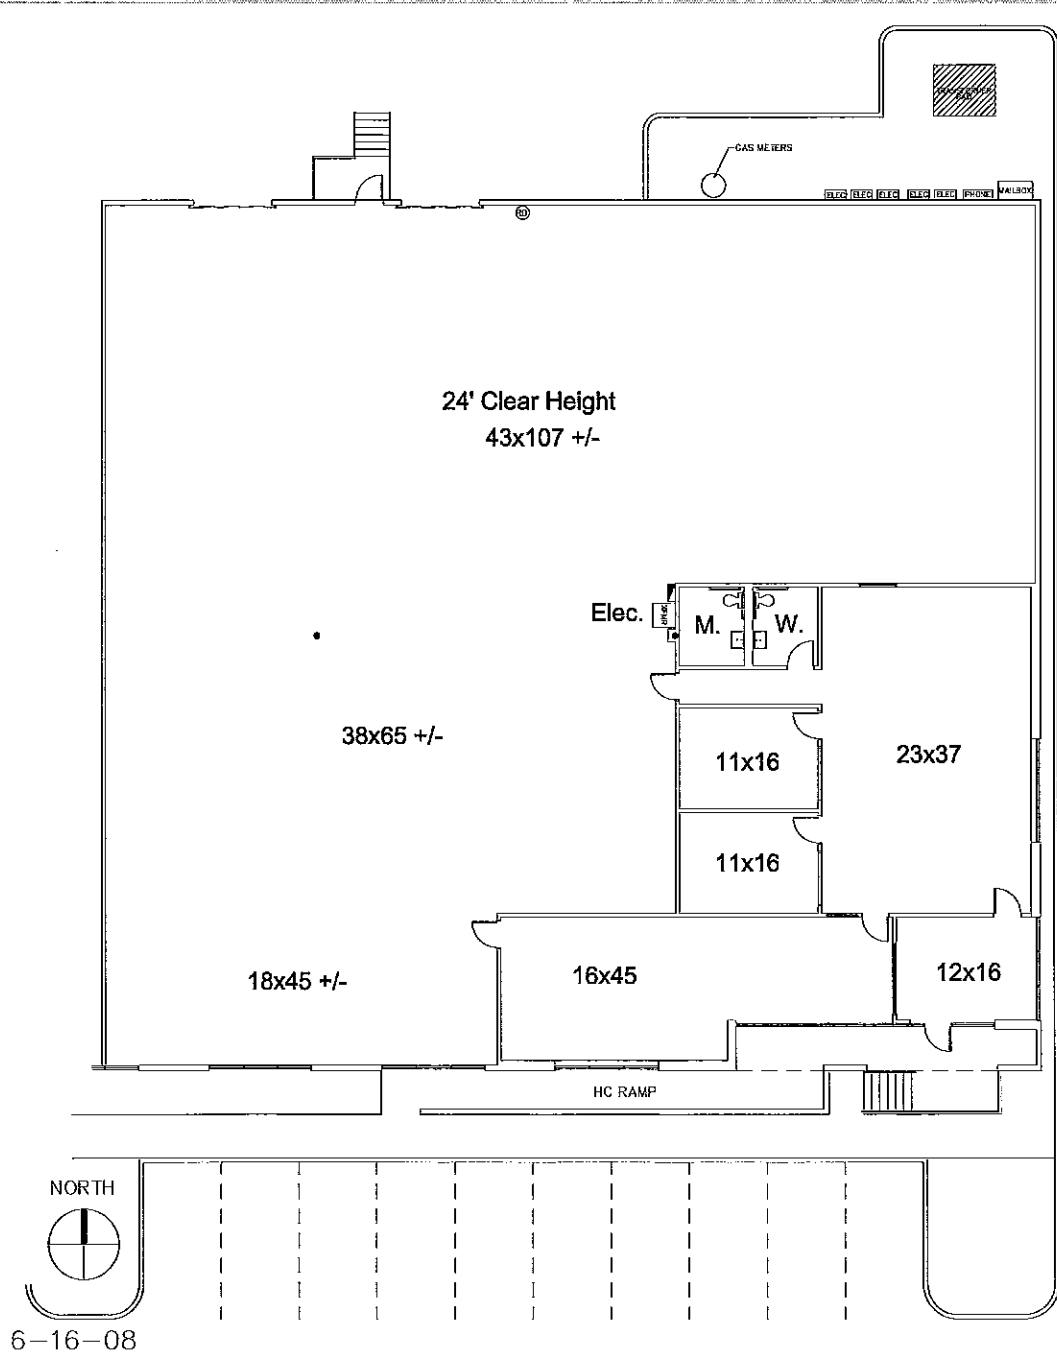

New Layout.

NORTH

# 1501 10<sup>th</sup> Ave - Suite 150

Plano, Texas 75074

AS Built

SPACE PLAN

10,800 S.F. Total / 2,705 S. F. Office Area

For further information call:  
First Industrial Realty Trust, Inc.  
4505 Excel Parkway, Suite 600 Addison, Texas 75001  
(972) 386-4700 phone (972) 386-4540 facsimile  
[www.firstindustrial.com](http://www.firstindustrial.com)