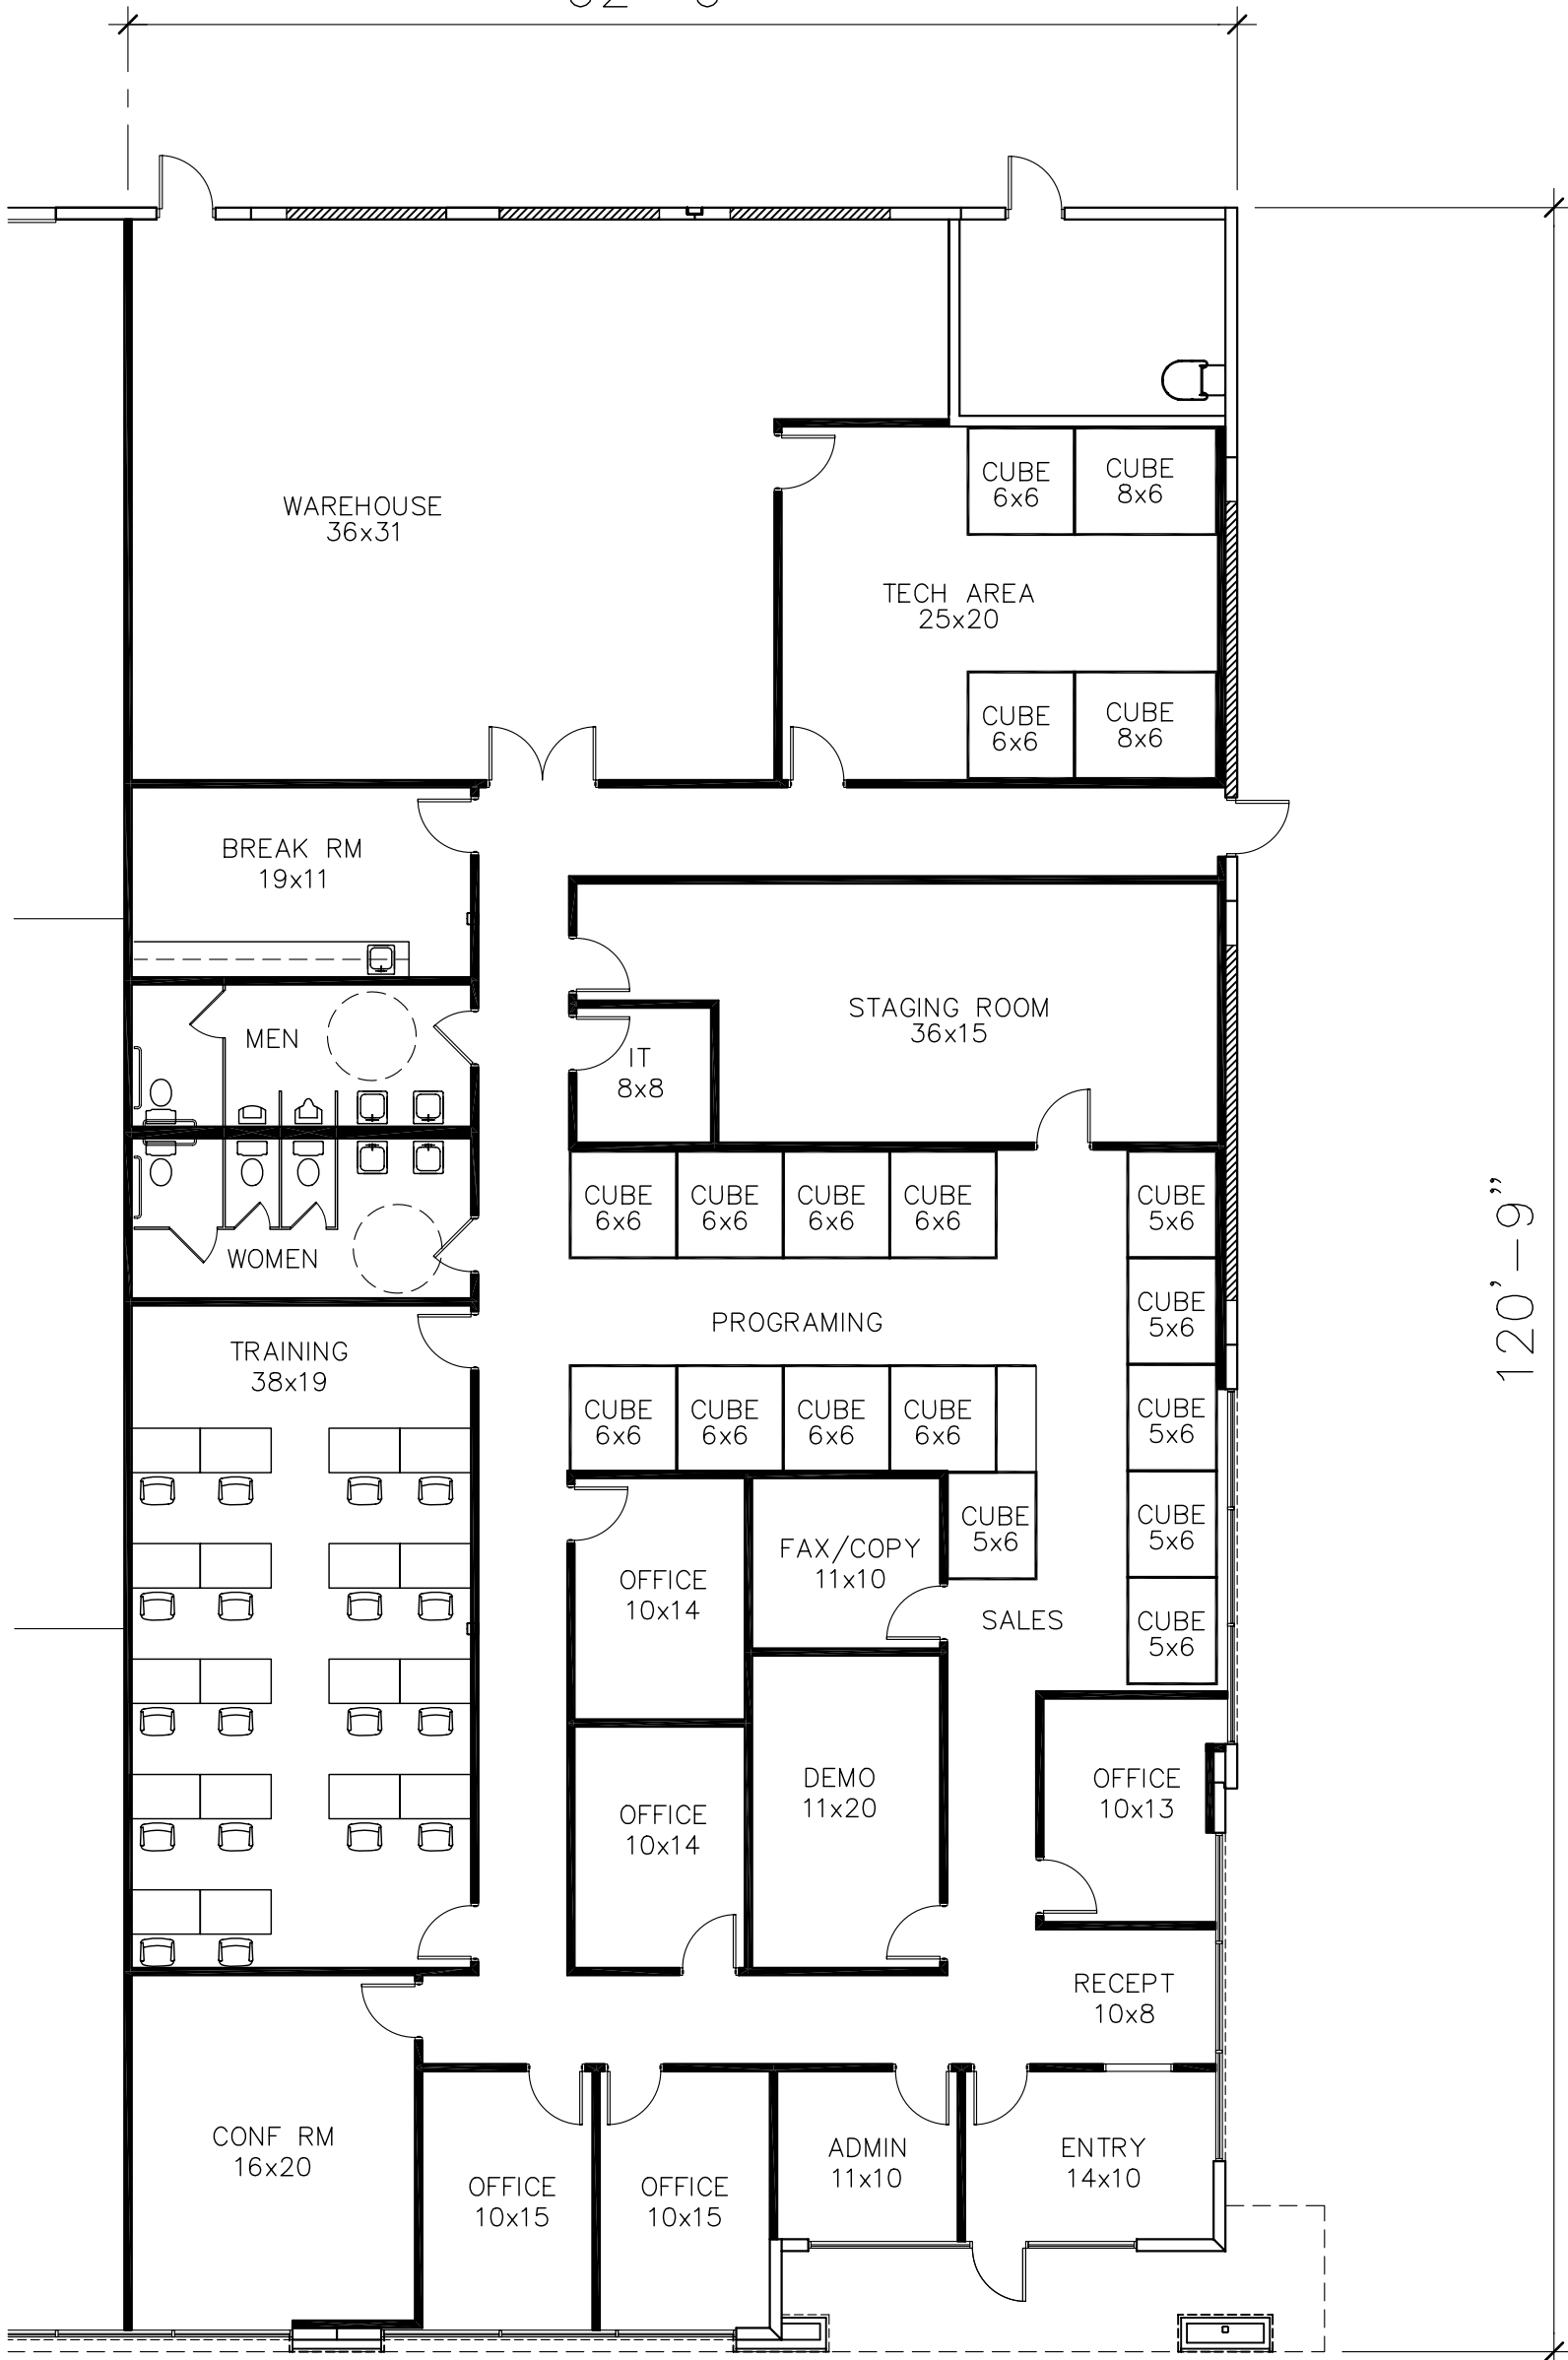

PARC 114 BLDG 2 7,547 SF

62'-6"

FLOOR PLAN

9-258

11/24/09
12/01/09

STONE