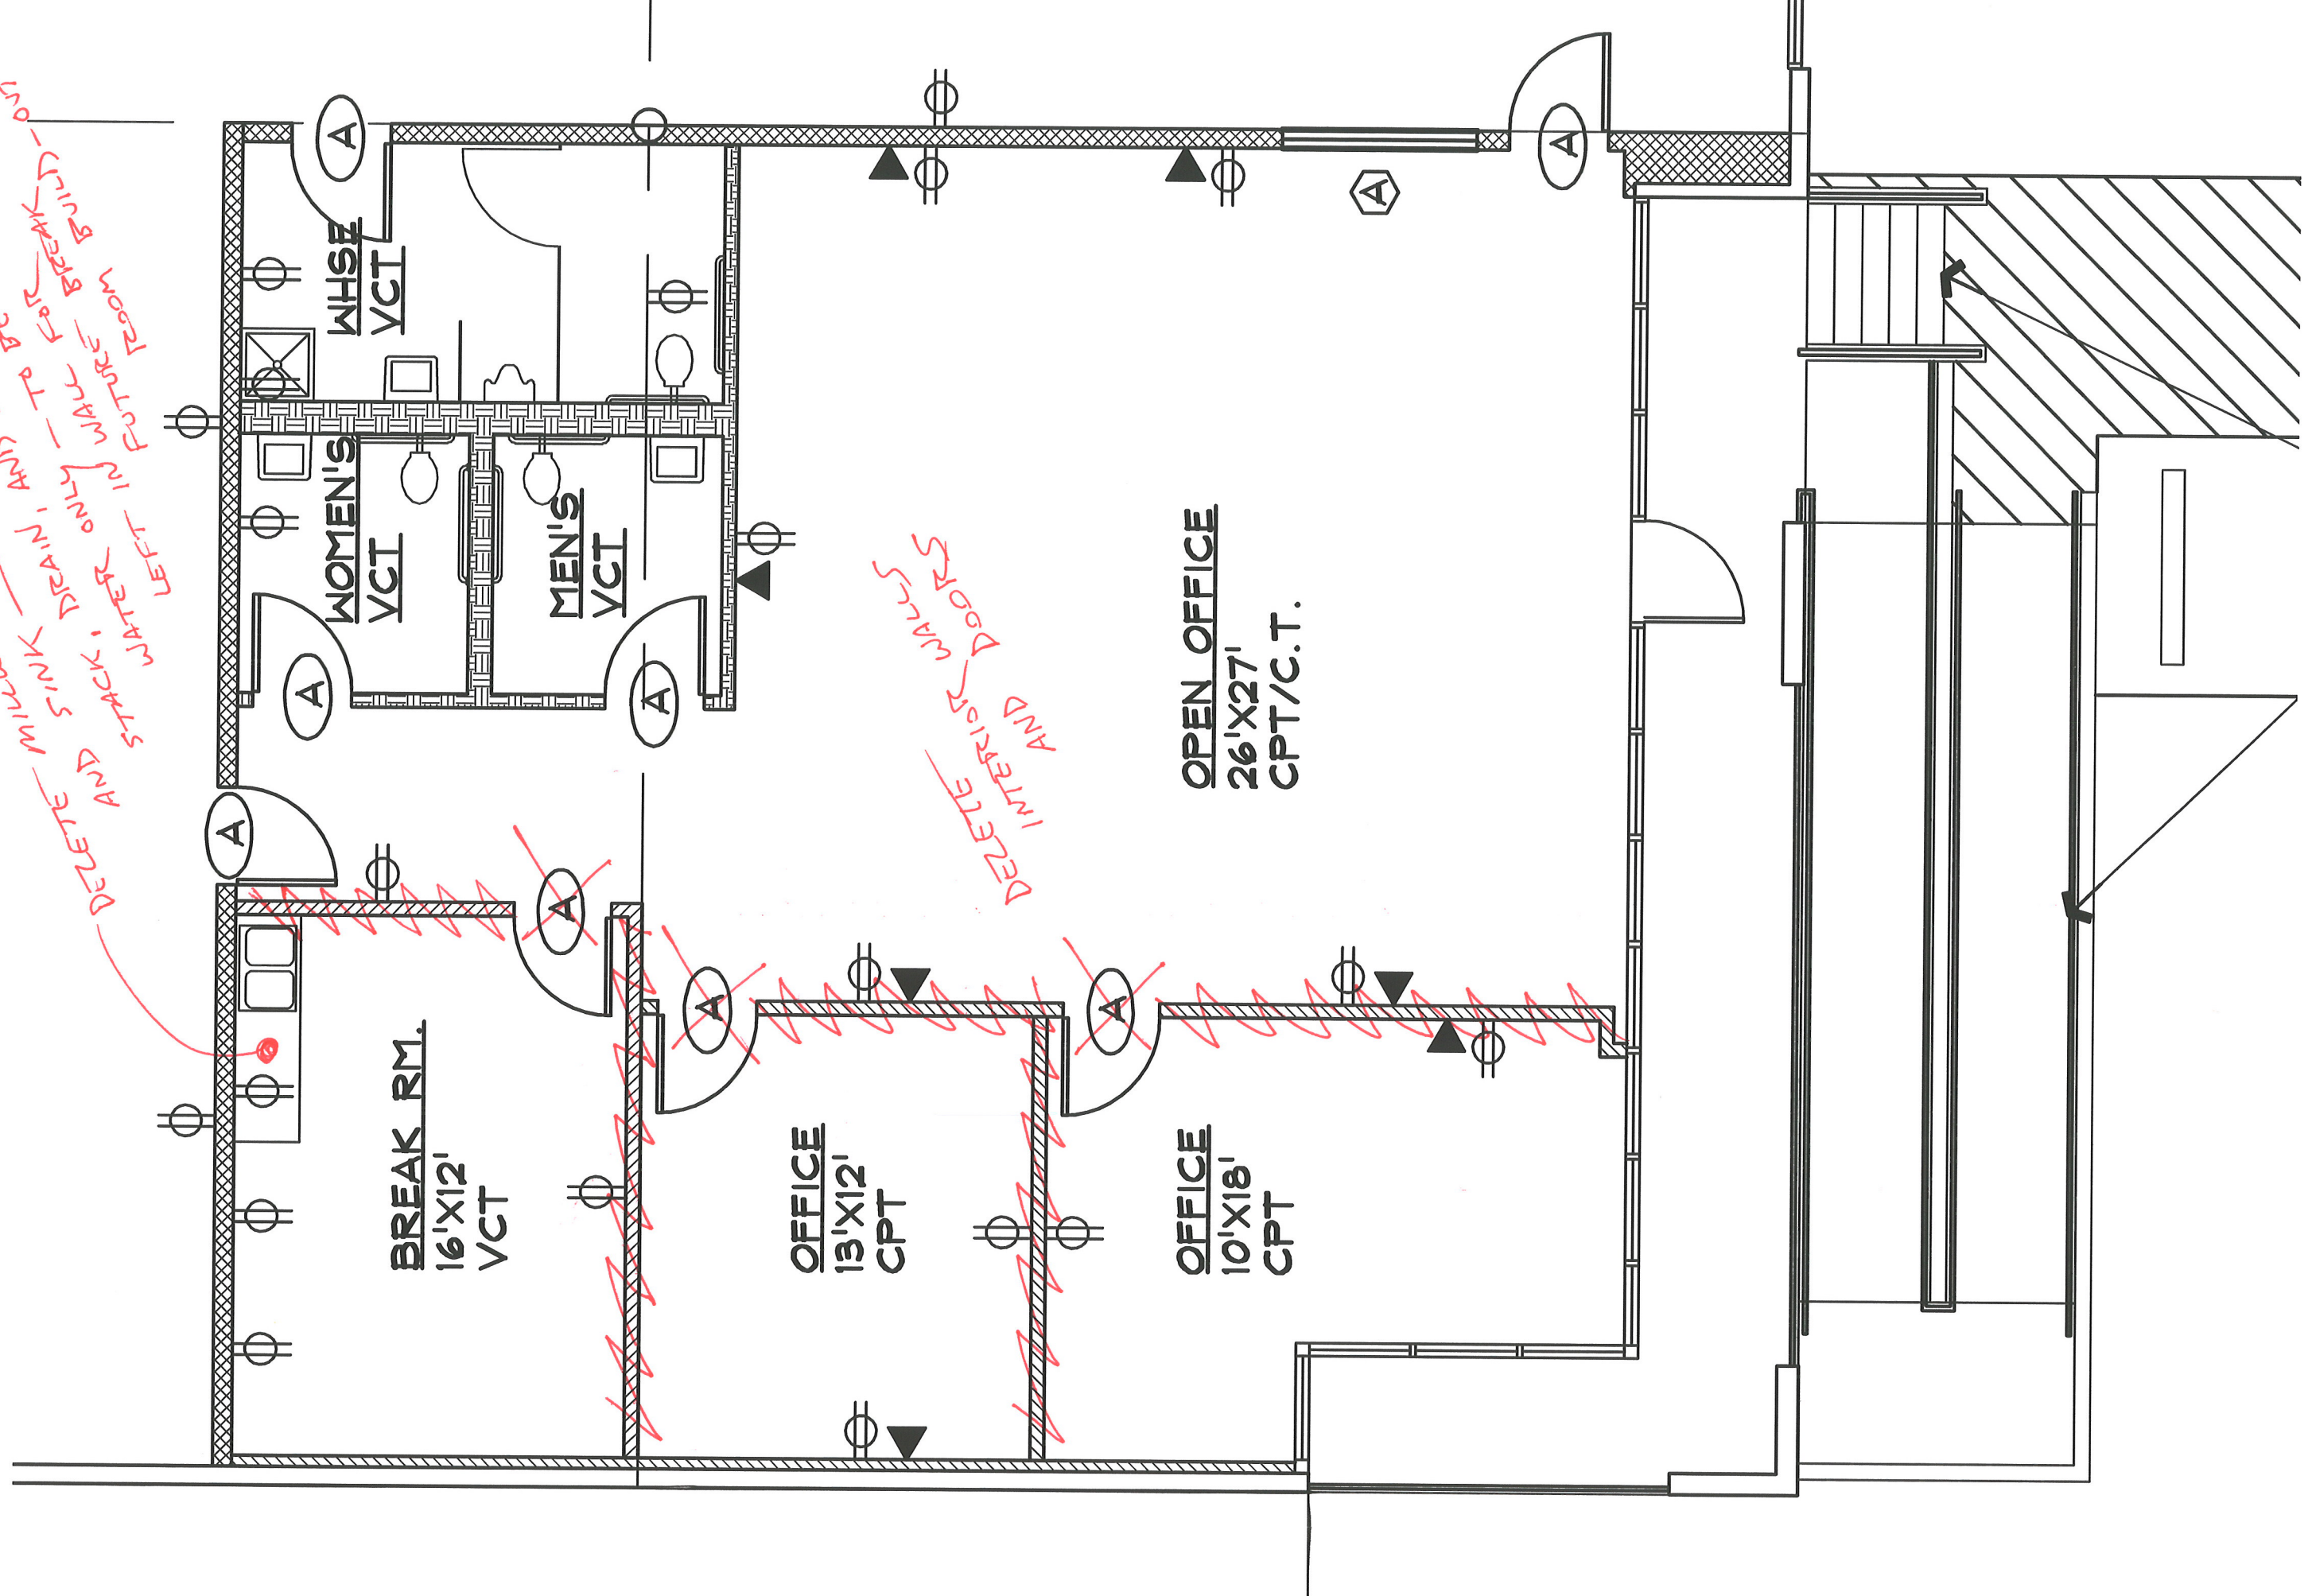

DELETED AND SINK MINIBAR
STAIRS, STAIRS IN WALL -
FUTURE IN WALL -
WOOD BREAK ROOM
W.C. -
TO

DELETED
INTERIOR WALLS
AND DOORS

BREAK RM.
16'X12'
VCT

OFFICE
13'X12'
CPT

OFFICE
10'X18'
CPT

OPEN OFFICE
26'X27'
CPT/C.T.