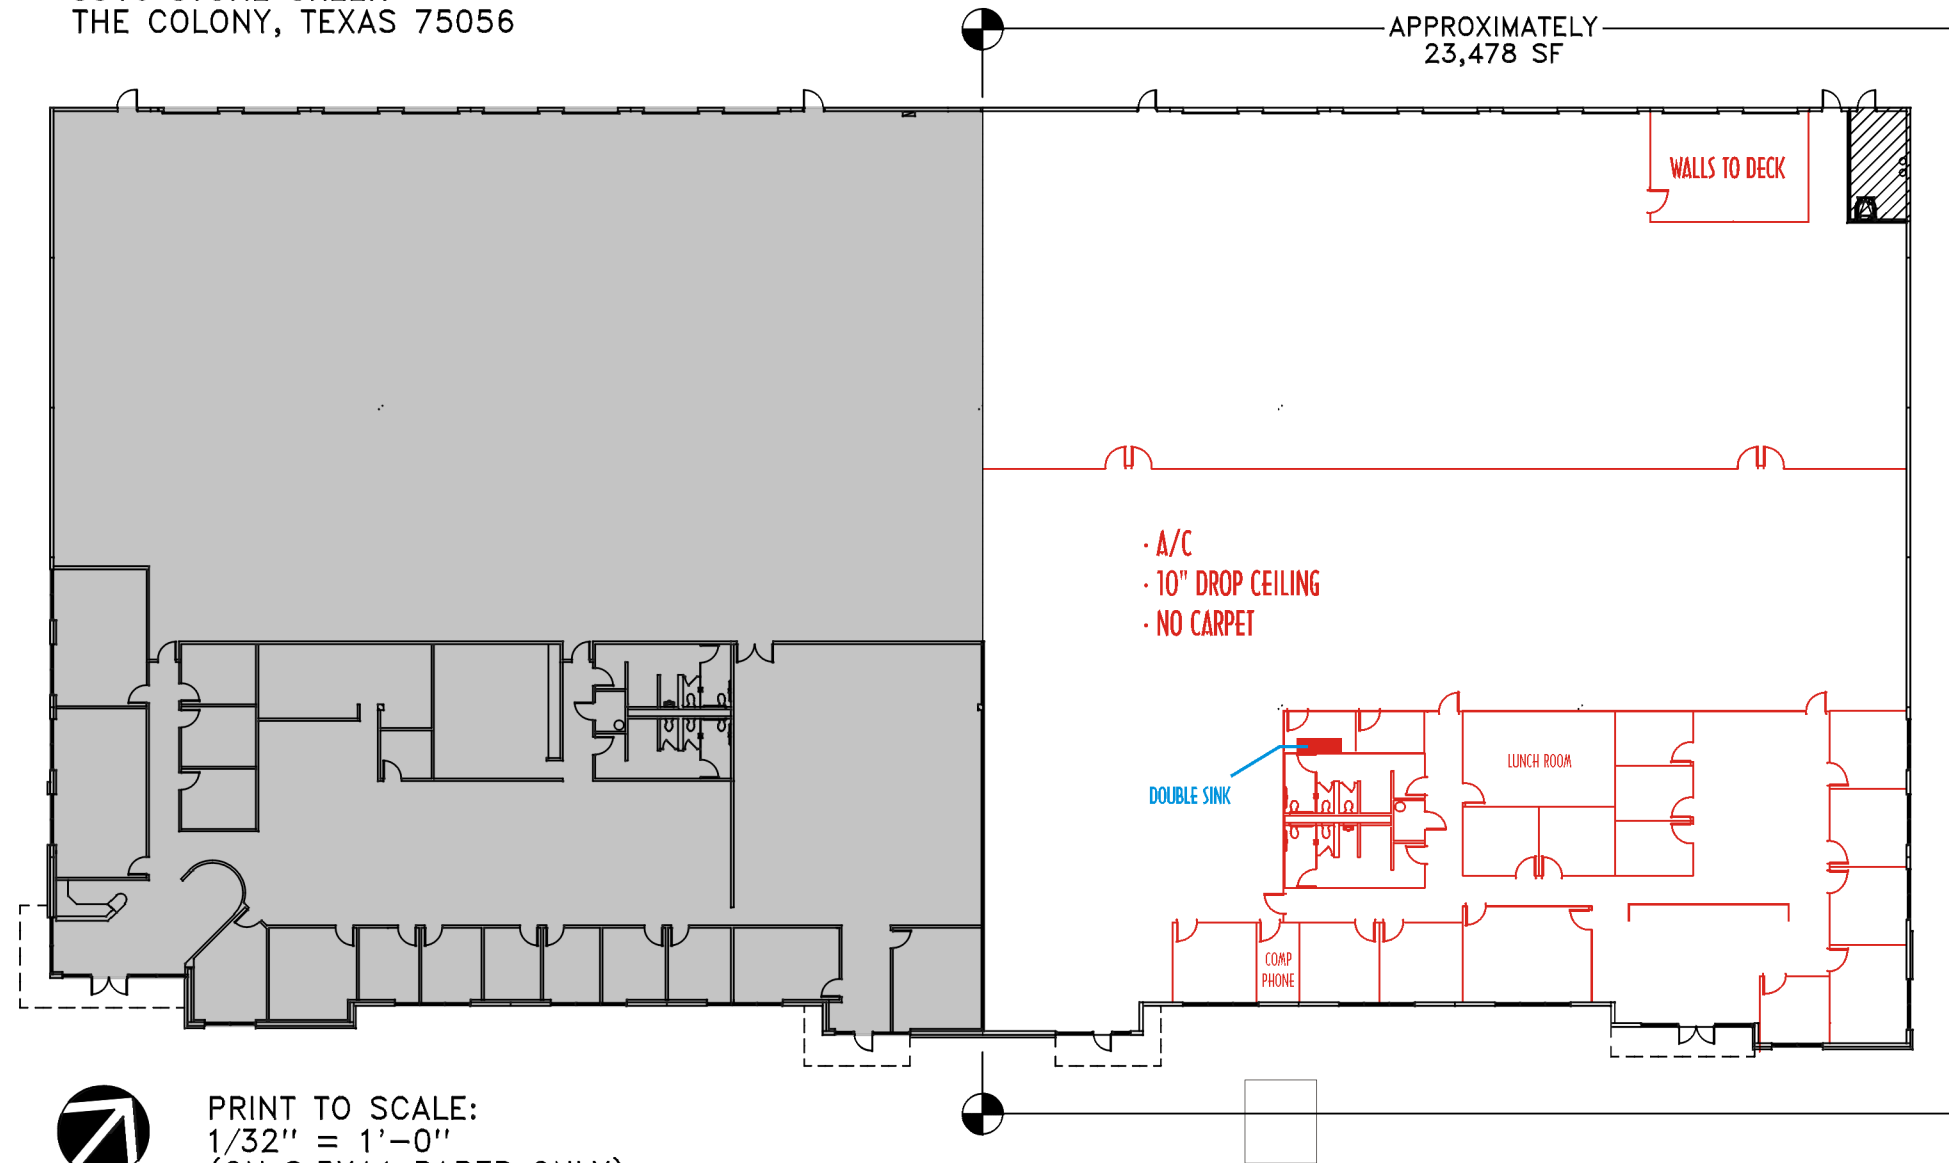

THE CASCADES AT THE COLONY  
BUILDING 6  
5916 STONE CREEK  
THE COLONY, TEXAS 75056

NORTH

PRINT TO SCALE:  
1/32" = 1'-0"  
(ON 8.5X11 PAPER ONLY)