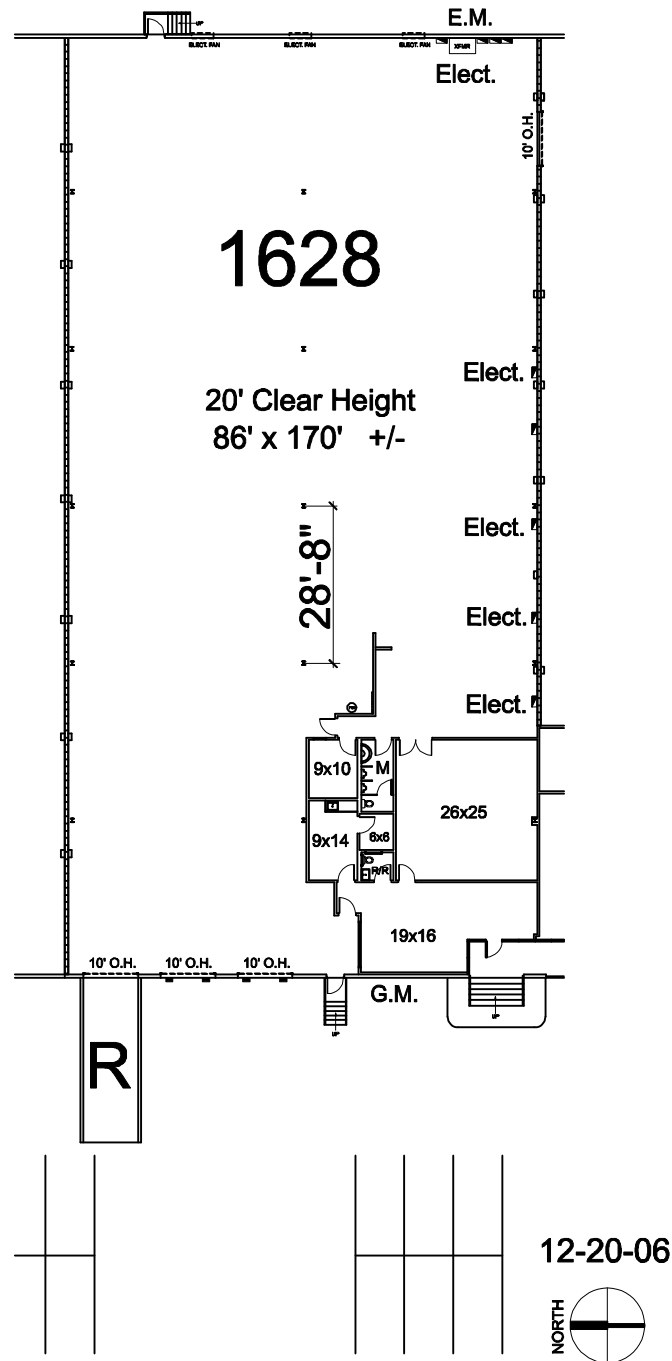

# 1628 Terre Colony Ct. Dallas, Texas 75212

S  
P  
A  
C  
E  
  
P  
L  
A  
N

14,849 S.F. Total / 1,641 S.F. Office

For further information call:  
First Industrial Realty Trust, Inc.  
4505 Excel Parkway, Suite 600 Addison, Texas 75001  
(972) 386-4700 phone (972) 386-4540 facsimile  
[www.firstindustrial.com](http://www.firstindustrial.com)