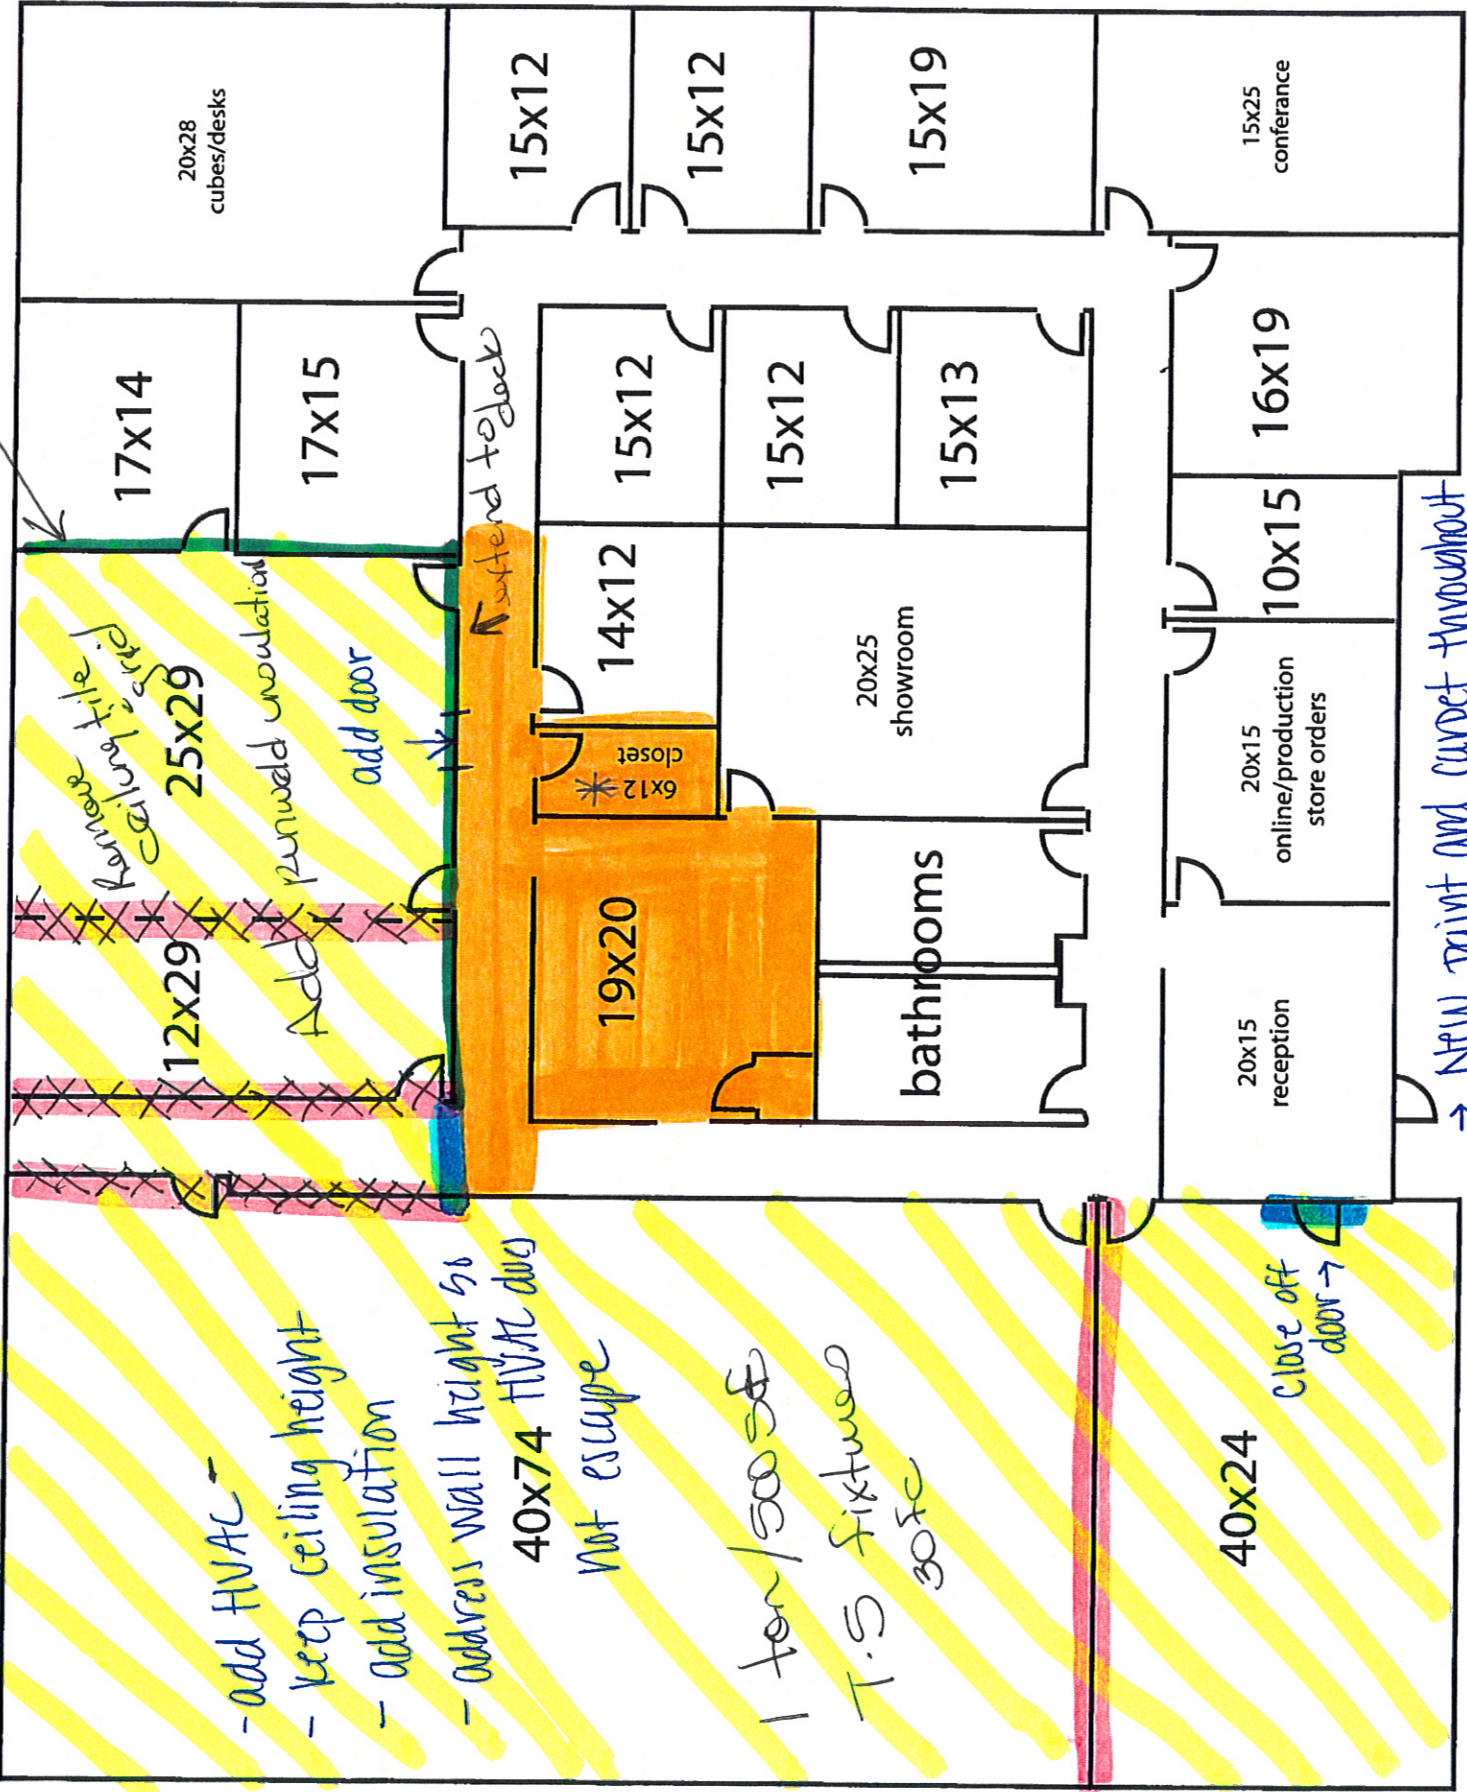

→ wall phone/data/cable / electrical outlets as needed

extend dock

- add HVAC
- keep ceiling height
- add insulation
- Address wall height so

40x74 HVAC duct  
Not escape

1 ton / 500 sq ft  
T.S fixtures  
30 ft

40x24

Close off door →

Remove fire alarm

25x29

Reweld insulation

add door

extend to dock

6x12 closet

20x25 showroom

bathrooms

20x15 online/production store orders

20x15 reception

10x15

16x19

15x25 conference

→ New paint and carpet throughout office